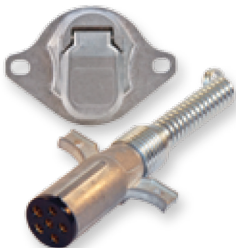

PART NUMBER	VOLVO PDC PART NUMBER	DESCRIPTION
ECA11SG	83176053	Plug – Single Pole with Spring Guard
ECA12	83176054	Socket – Single-Pole

## DUAL-POLE PLUGS AND SOCKETS

- Polarized contacts
- 200 amp capacity
- Terminals accept 4-gauge cable
- Crimp or screw terminals available
- Socket lug–stud hole size 1/4"

PART NUMBER	VOLVO PDC PART NUMBER	DESCRIPTION
ECA21SG	83176055	Plug – Dual-Pole with Spring Guard
ECA22	83176056	Socket – Dual-Pole

## 4- AND 6-POLE PLUGS AND SOCKETS

- Durable zinc die-cast construction
- O-ring sealed between the front and back sides of the housing
- Sockets contoured to divert water and other road slop
- When closed, the sealing ring embeds inside the lid
- Brass terminals and pins for maximum current carrying ability
- Stainless steel latch spring

PART NUMBER	VOLVO PDC PART NUMBER	DESCRIPTION
ECA41SG	83176057	Plug – 4-Pole with Spring Guard
ECA42	83176058	Socket – 4-Pole

PART NUMBER	VOLVO PDC PART NUMBER	DESCRIPTION
ECA61SG	83176059	Plug – 6-Pole with Spring Guard
ECA62	83176060	Socket – 6-Pole