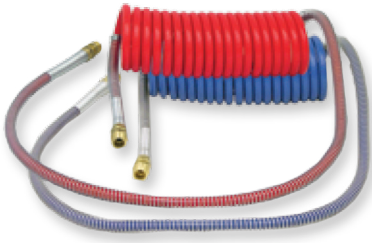

AIR COILS

AIR BRAKE COILS

- Coiled, 1/2" O.D. reinforced air brake tubing
- Cold flexibility rating of -40° F
- Excellent coil memory and durability
- Color-coded (red - emergency / blue - service)
- Meets DOT FMVSS 106 (49 CFR 571.106 & 49 CFR 393.45)
- Resistant to gasoline, diesel fuel, methyl alcohol and zinc chloride
- DOT male pipe with brass fittings
- Plated spring guards compliant with DOT regulations