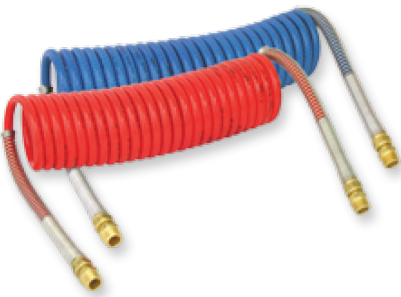

## AIR BRAKE COILS

- Coiled, 1/2" O.D. reinforced air brake tubing
- Cold flexibility rating of -40° F
- Excellent coil memory and durability
- Color-coded (red - emergency / blue - service)
- Meets DOT FMVSS 106 (49 CFR 571.106 & 49 CFR 393.45)
- Resistant to gasoline, diesel fuel, methyl alcohol and zinc chloride
- DOT male pipe with brass fittings
- Plated spring guards compliant with DOT regulations

PART NUMBER	VOLVO PDC PART NUMBER	DESCRIPTION
AC12S	83176000	Air Brake Coil - 12' - Red and Blue Set
AC15S	83176001	Air Brake Coil - 15' - Red and Blue Set
AC15R	83176002	Air Brake Coil - 15' - Red/Emergency
AC15B	83176003	Air Brake Coil - 15' - Blue/Service
AC15S48	83176004	Air Brake Coil - 15' with 48" Lead - Red and Blue Set
AC15R48	83176005	Air Brake Coil - 15' with 48" Lead - Red/Emergency
AC15B48	83176006	Air Brake Coil - 15' with 48" Lead - Blue/Service
AC20S	83176007	Air Brake Coil - 20' - Red & Blue Set
AC20S48	83176008	Air Brake Coil - 20' with 48" Lead - Red & Blue Set