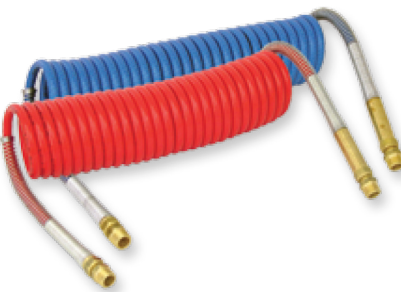

## AIR BRAKE COILS

- Coiled, 1/2" O.D. reinforced air brake tubing
- Cold flexibility rating of -40° F
- Excellent coil memory and durability
- Color-coded (red - emergency / blue - service)
- Meets DOT FMVSS 106 (49 CFR 571.106 & 49 CFR 393.45)
- Resistant to gasoline, diesel fuel, methyl alcohol and zinc chloride
- DOT male pipe with brass fittings
- Plated spring guards compliant with DOT regulations

PART NUMBER	VOLVO PDC PART NUMBER	DESCRIPTION
AC12S	83176000	Air Brake Coil - 12' - Red and Blue Set
AC15S	83176001	Air Brake Coil - 15' - Red and Blue Set
AC15R	83176002	Air Brake Coil - 15' - Red/Emergency
AC15B	83176003	Air Brake Coil - 15' - Blue/Service
AC15S48	83176004	Air Brake Coil - 15' with 48" Lead - Red and Blue Set
AC15R48	83176005	Air Brake Coil - 15' with 48" Lead - Red/Emergency
AC15B48	83176006	Air Brake Coil - 15' with 48" Lead - Blue/Service
AC20S	83176007	Air Brake Coil - 20' - Red & Blue Set
AC20S48	83176008	Air Brake Coil - 20' with 48" Lead - Red & Blue Set

## AIR BRAKE COILS - BRASS HANDLES

Includes all the same features as the standard air brake coils. Brass handles on the trailer leads provide tubing protection during gladhand connection.

PART NUMBER	VOLVO PDC PART NUMBER	DESCRIPTION
AC15SH	83176010	Air Brake Coil - 15' - Red and Blue Set with Handle
AC15RH	83176011	Air Brake Coil - 15' - Red with Handle
AC15BH	83176012	Air Brake Coil - 15' - Blue with Handle
AC15S48H	83176013	Air Brake Coil - 15' - Red and Blue Set with 48" Lead and Handle
AC15R48H	83176014	Air Brake Coil - 15' - Red with 48" Lead and Handle